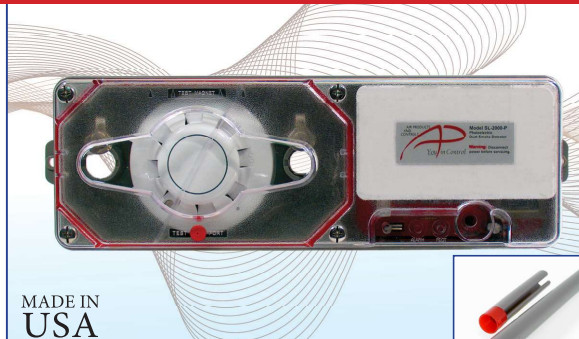

Slide together any number of 24" **FAST TUBE** sections to length, completing the assembly with the red-ended starter piece. Insert the supplied end cap at the far end of the assembled tube, and fit the tube to the detector housing following the detector's installation instructions.

DUCT DETECTORS CONTAINING FAST TUBE STARTER SECTIONS

RT-3000 SERIES

NEMA 4X Rated for Outdoor Corrosive Environments
No Tools One-Piece Cover • Timed Maintenance Mode
Trade-Dedicated Terminal Blocks • Smoke Test Port
Full Range Voltage Input • Ion or Photoelectric