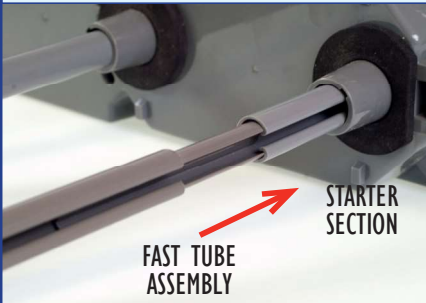

AIR PRODUCTS AND CONTROLS

www.ap-c.com

FAST TUBES = FASTER INSTALL!

QUICK & EASY ALTERNATIVE TO METAL TUBES

A **FAST TUBE** starter section is included with every APC duct detector - this piece provides proper seating within the detector housing.

Slide together any number of 24" **FAST TUBE** sections to length, completing the assembly with the red-ended starter piece. Insert the supplied end cap at the far end of the assembled tube, and fit the tube to the detector housing following the detector's installation instructions.

At the detector, orient the tube so that the slot-opening faces the direction of airflow.

MADE IN USA

Give Installing Contractors a Choice!

Our product team is always asking installers what they wish was different about the duct smoke detectors they install in the course of daily business. Again and again, we heard complaints about metal sampling tubes.

DUCT DETECTORS CONTAINING FAST TUBE STARTER SECTIONS

RT-3000 SERIES

NEMA 4X Rated for Outdoor Corrosive Environments
No Tools One-Piece Cover • Timed Maintenance Mode
Trade-Dedicated Terminal Blocks • Smoke Test Port
Full Range Voltage Input • Ion or Photoelectric