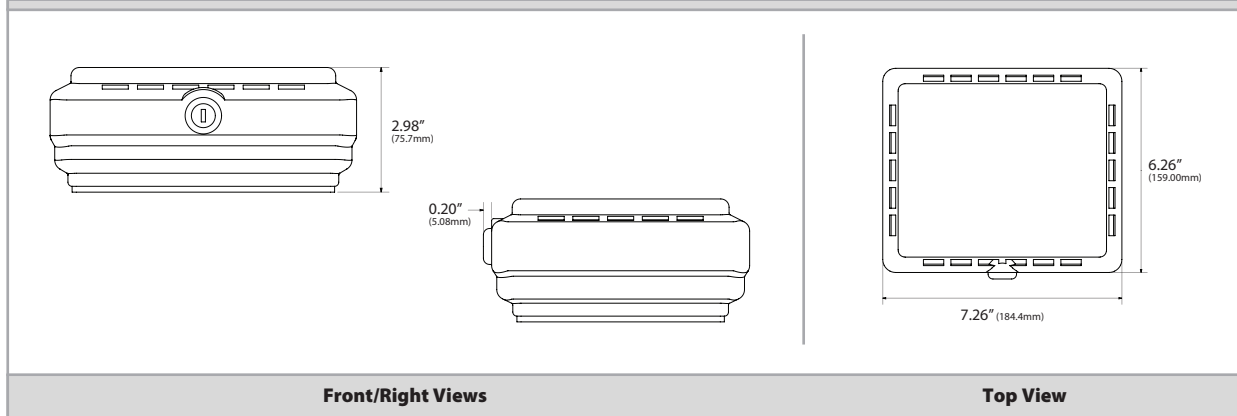

DIMENSIONAL DRAWING

STANDARD ORDERING

Model # Example: **LOCKING COVER** -OR- **107370**

Model #	Item #	Description
LOCKING COVER	107370	Locking Cover for Thermostats

ACCESSORIES ORDERING

Model # Example: **LOCKING COVER KEYS** -OR- **144221**

Model #	Item #	Description
LOCKING COVER KEYS	144221	Replacement Locking Cover Keys