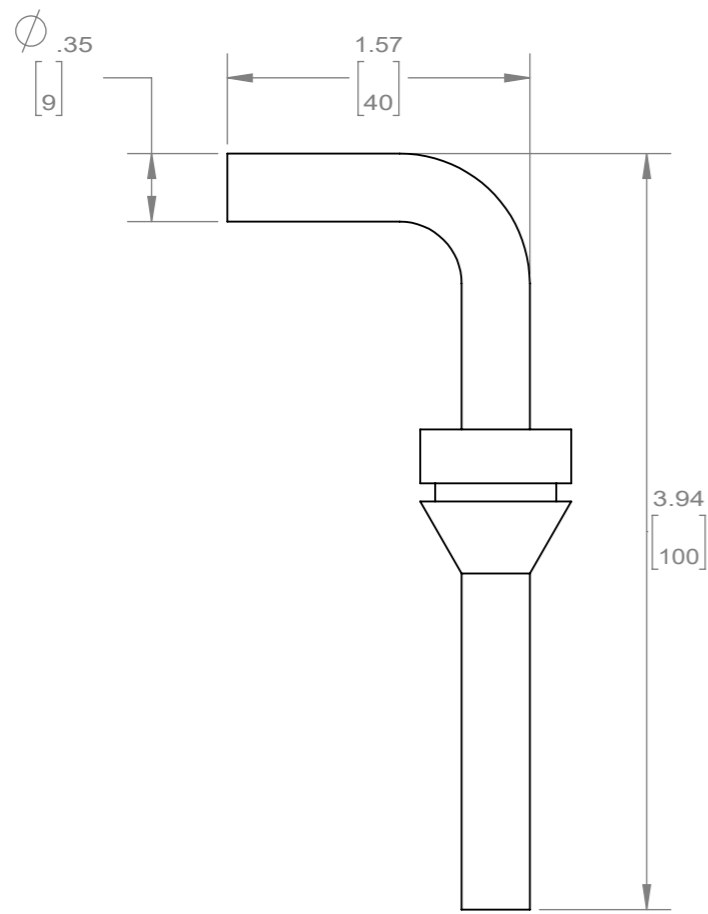

8 7 6 5 4 3 2 1

F

F

E

E

D

D

C

C

B

B

A

A

SHIPS WITH: 2x METAL RIGHT ANGLE PITOTS  
 2x GROMMETS  
 1x 6.5" TUBING

DO NOT SCALE DRAWING		NOT FOR MANUFACTURING USE.	
<b>ACI PRODUCT DIMENSIONAL          DRAWING:</b> M0000414 DBZ 06			
DIMENSIONS ARE FOR REFERENCE ONLY. ALL DIMENSIONS ARE IN INCHES [MILLIMETERS] UNLESS OTHERWISE STATED.	DRAWN BY:	PCA	A3
	DATE:	06/14/2017	
SCALE:2:1		SHEET 1 OF 1	

8 7 6 5 4 3 2 1