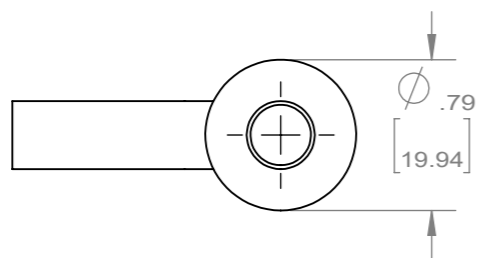

C

B

B

A

A

SHIPS WITH: 2x METAL RIGHT ANGLE PITOTS  
 2x GROMMETS  
 1x 6.5" TUBING

DO NOT SCALE DRAWING		NOT FOR MANUFACTURING USE.	
<b>ACI PRODUCT DIMENSIONAL          DRAWING:</b> M0000414 DBZ 06			
DIMENSIONS ARE FOR REFERENCE ONLY. ALL DIMENSIONS ARE IN INCHES [MILLIMETERS] UNLESS OTHERWISE STATED.	DRAWN BY:	PCA	A3
	DATE:	06/14/2017	
SCALE:2:1		SHEET 1 OF 1	