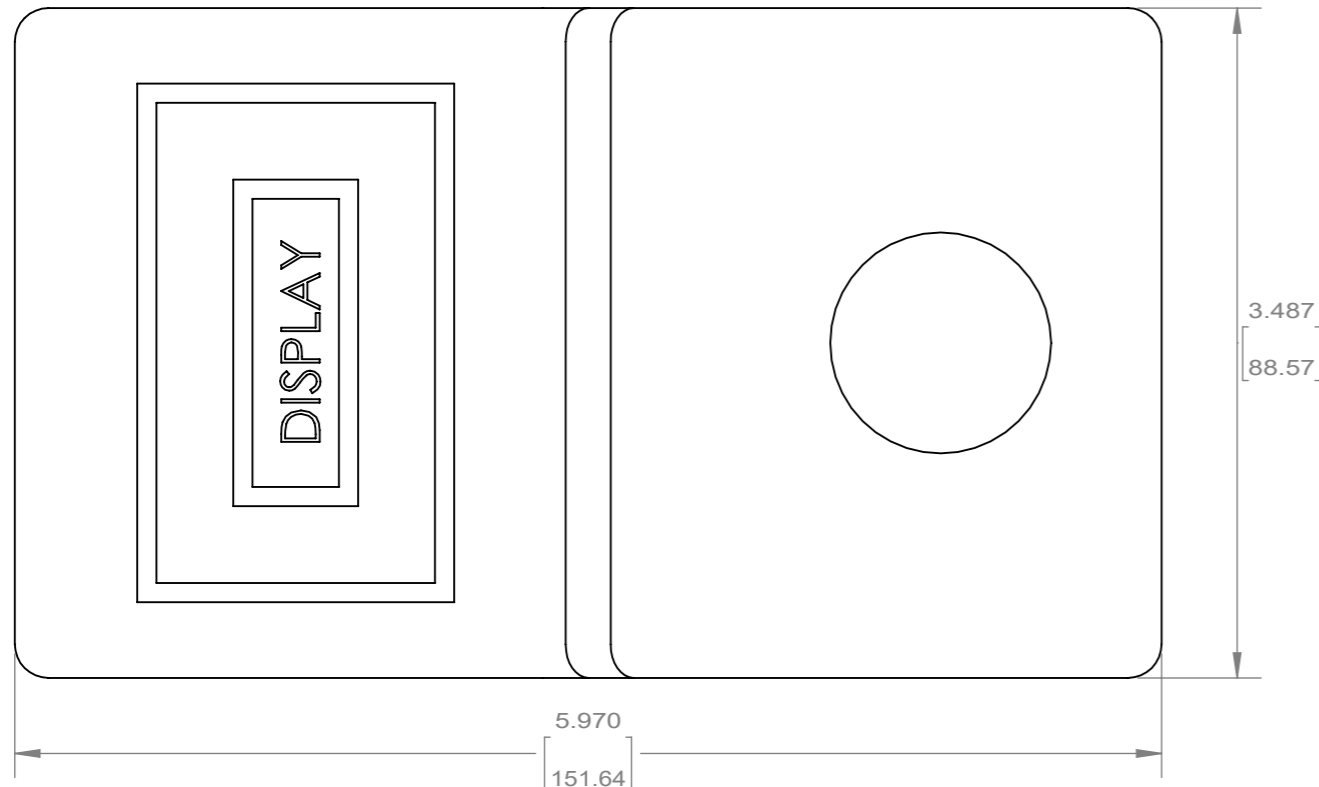

C

B

B

A

A

DO NOT SCALE DRAWING		NOT FOR MANUFACTURING USE.	
ACI PRODUCT DIMENSIONAL DRAWING:			
M0000439 CO-NO2 DUCT			
DIMENSIONS ARE FOR REFERENCE ONLY. ALL DIMENSIONS ARE IN INCHES [MILLIMETERS] UNLESS OTHERWISE STATED.	DRAWN BY: PCA	A3	
SCALE:1:1	DATE: 06/19/2017		
		SHEET 1 OF 1	