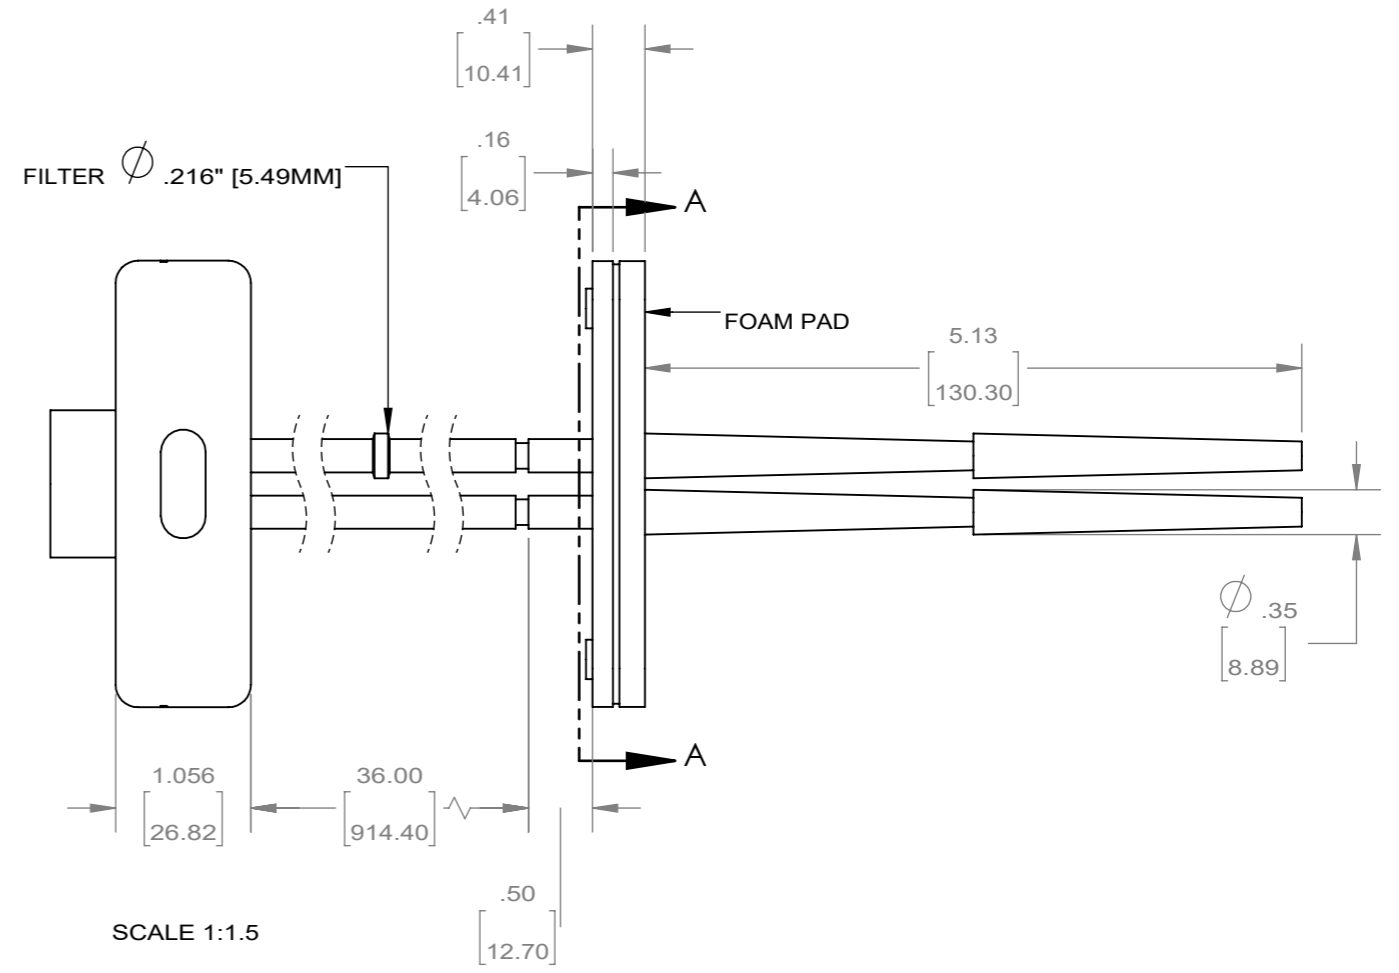

C

B

B

A

A

DO NOT SCALE DRAWING		NOT FOR MANUFACTURING USE.	
ACI PRODUCT DIMENSIONAL DRAWING:			
M0000439 CO-NO2 DUCT			
DIMENSIONS ARE FOR REFERENCE ONLY. ALL DIMENSIONS ARE IN INCHES [MILLIMETERS] UNLESS OTHERWISE STATED.	DRAWN BY: PCA	A3	
SCALE:1:1	DATE: 06/19/2017		
		SHEET 1 OF 1	