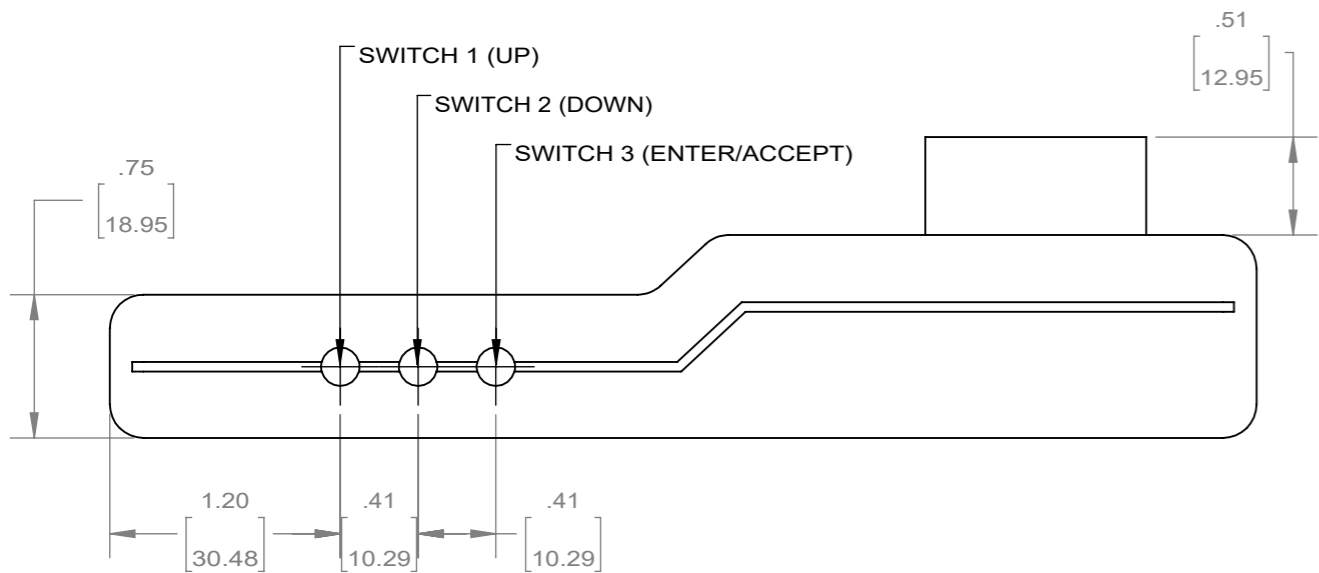

C

B

B

A

A

DO NOT SCALE DRAWING		NOT FOR MANUFACTURING USE.	
ACI PRODUCT DIMENSIONAL DRAWING:			
M0000439 CO-NO2 DUCT			
DIMENSIONS ARE FOR REFERENCE ONLY. ALL DIMENSIONS ARE IN INCHES [MILLIMETERS] UNLESS OTHERWISE STATED.	DRAWN BY: PCA	A3	
SCALE:1:1	DATE: 06/19/2017		
		SHEET 1 OF 1	