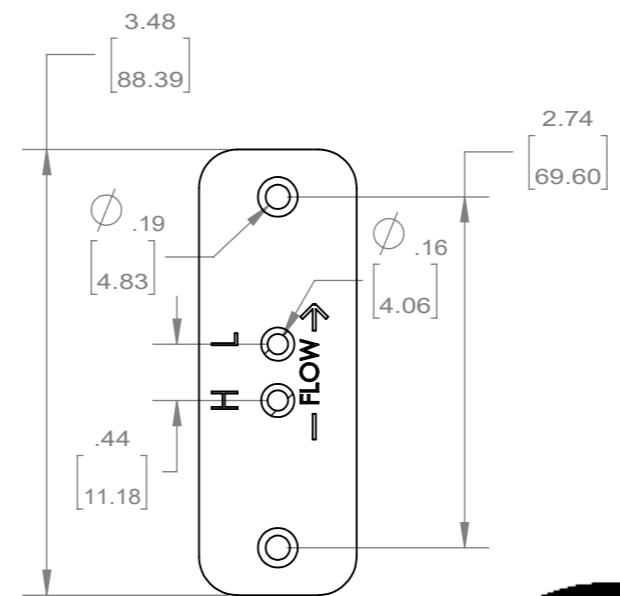

C

B

B

A

A

DO NOT SCALE DRAWING		NOT FOR MANUFACTURING USE.	
ACI PRODUCT DIMENSIONAL DRAWING:			
M0000439 CO-NO2 DUCT			
DIMENSIONS ARE FOR REFERENCE ONLY. ALL DIMENSIONS ARE IN INCHES [MILLIMETERS] UNLESS OTHERWISE STATED.	DRAWN BY: PCA	A3	
SCALE:1:1	DATE: 06/19/2017		
		SHEET 1 OF 1	