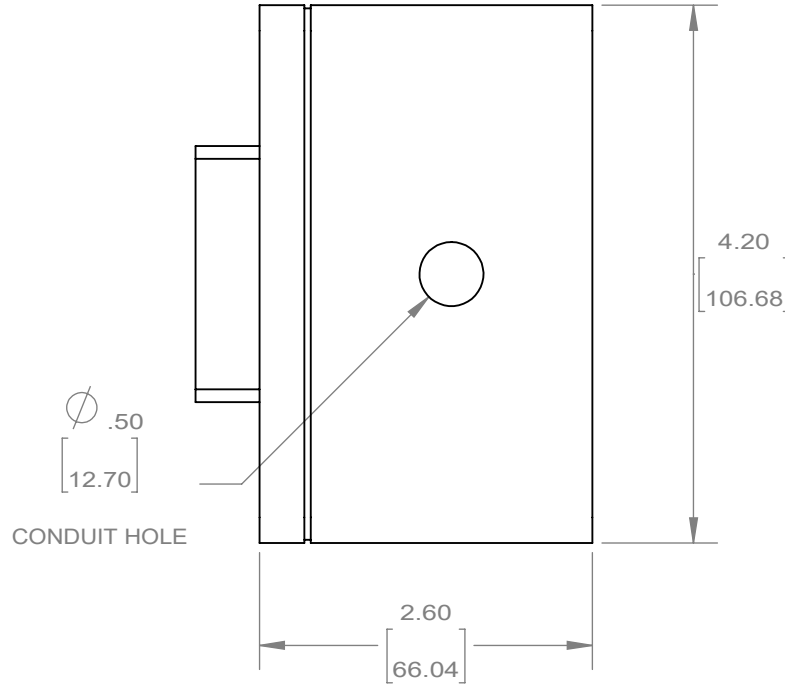

C

B

B

A

A

DO NOT SCALE DRAWING		NOT FOR MANUFACTURING USE.	
ACI PRODUCT DIMENSIONAL DRAWING: M0000440 CO-NO2 NEMA 4X			
DIMENSIONS ARE FOR REFERENCE ONLY. ALL DIMENSIONS ARE IN INCHES [MILLIMETERS] UNLESS OTHERWISE STATED.	DRAWN BY:	PCA	A3
	DATE:	06/20/2017	
SCALE:1:1.5		SHEET 1 OF 1	